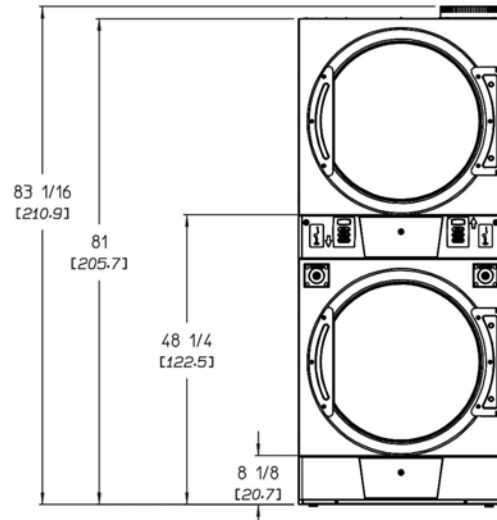

ADC AD-45x2R

AD-45x2R Specifications

Tumbler Capacity (dry weight per pocket)	45 lbs. (20.4 kg)	
Tumbler Diameter	32-3/4" (83.2 cm)	
Tumbler Depth	30" (76.2 cm)	
Tumbler Volume (per pocket)	14.6 cu ft (413.4 L)	
Tumbler/Drive Motor (per pocket)	1/3 hp (0.25 kW)	
Blower/Fan Motor (per pocket)	1/2 hp (.37 kW)	
Door Opening (Diameter)	27" (68.6 cm)	
Door Sill Height	top pocket bottom pocket	50.4" / 10.3" (128 cm / 26.2 cm)
Dryers per 20'/40' Container	10 / 21	
Dryers per 48'/53' Truck	25 / 28	
Width	34-1/4" (87 cm)	
Depth	47-7/8" (121.6 cm)	
Height	81" (205.7 cm)	
Airflow (per pocket)	60 Hz	525 cfm (14.9 cmm)
Exhaust Connection	10" (25.4 cm)	
GAS MODEL:	Voltage Available	120v-240v 1ø 2w 50/60 Hz
	Approx. Net Wt.	640 lbs (290 kg)
	Approx. Ship Wt.	700 lbs (318 kg)
	Heat Input (per pocket)	94,000 btu/hr (23.688 kcal/hr)
	Inlet Pipe Connection (per dryer)	1/2" M.N.P.T.

Electrical Specs are per pocket

Electrical Service Specifications

GAS (Reversing & Non-Reversing)

SERVICE VOLTAGE	PHASE	WIRE SERVICE	APPROX AMP DRAW		CIRCUIT BREAKER
			60 Hz	50 Hz	
120	1ø	2	7.6	--	15
208	1ø	2	5.7	--	15
220	1ø	2	--	5.7	15
230	1ø	2	--	5.7	15
240	1ø	2	5	--	15

REV 10/20/14

FRONT VIEW

TOP VIEW