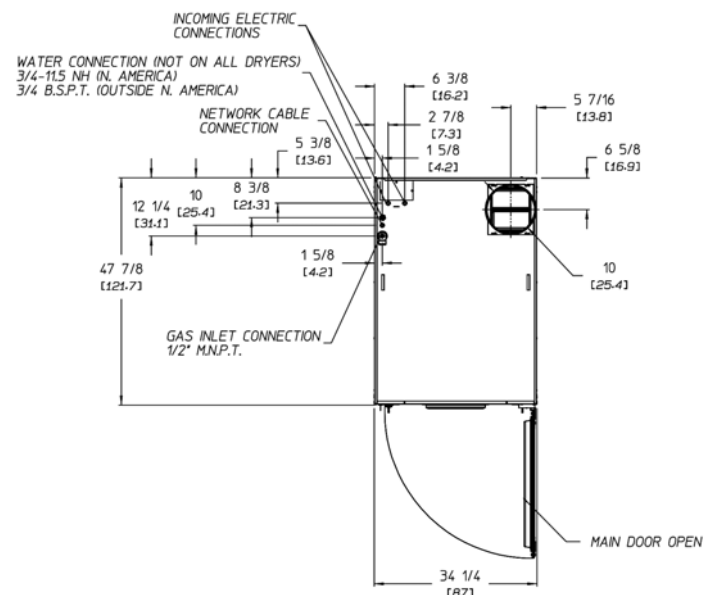

REAR VIEW

QY160007 1/17

88 Currant Road, Fall River, MA 02720-4781 • 508.678.9000

www.adclaundry.com